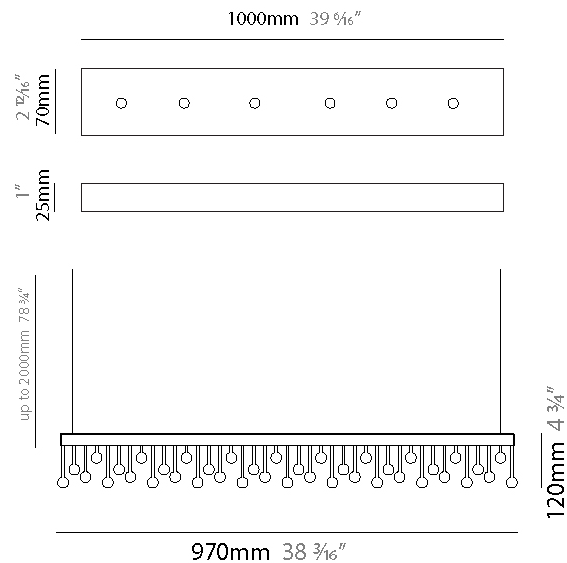

MELODY SUSPENSION

D101737

base number

1. To build a product code in our configurator select the specify button on the base model # product page
2. To build a manual product code on this datasheet choose from the options listed below in blue font and add the suffix to the base model #

GENERAL

Series: Melody
Brand: Quasar
Division: Design
Mounting Type: Suspension
Mounting Location: Ceiling
Subcategory: Pendant

PHYSICAL

Shape: Rectangle
Length (mm): 970
Length (in): 38 ³/₁₆
Width (mm): 20
Width (in): 13/16
Height (mm): 120
Height (in): 4 ³/₄
Max. Overall Height (mm): 2120
Max. Overall Height (in): 82 ¹¹/₁₆
Light Distribution: Direct
Fixture Material: Metal
Cable Details: 2000mm Cable

ELECTRICAL

Lamp Type: LED
Total Output Wattage (W): 13
Dimming: 0-10V Dimming / Phase Dimming (120Vac Only)
Driver Included: Yes
Driver Location: Integrated
Driver Type: Constant Voltage - Universal - Phase dimming @120Vac only
Driver Class: Class 2
Input Voltage (V): 120 - 277
Output Voltage (V): 24
Upon Request: (Not included - see components) Remote: 0-10Vdc dimming / (Included) Integral: Phase dimming @120Vac only / Non-dimming 277Vac

LED

Color Temperature (°K): 2700
Max. Delivered Lumen (lm): 632
CRI: >90 CRI
Lamp Life (hrs): 50000

OPTICAL

RATINGS AND CERTIFICATIONS

Certified By: Certified for North American Standards
IP rating: IP20

PROJECT	
TYPE	
SPECIFIER	
QUANTITY	
DATE