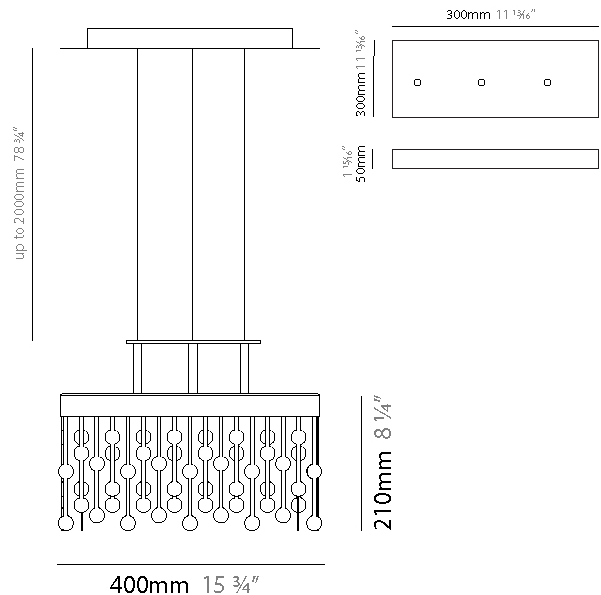

MELODY SUSPENSION

D101736

base number

1. To build a product code in our configurator select the specify button on the base model # product page
2. To build a manual product code on this datasheet choose from the options listed below in blue font and add the suffix to the base model #

GENERAL

Series: Melody
Brand: Quasar
Division: Design
Mounting Type: Suspension
Mounting Location: Ceiling
Subcategory: Pendant

PHYSICAL

Shape: Square
Length (mm): 400
Length (in): 15 3/4
Width (mm): 400
Width (in): 15 3/4
Height (mm): 210
Height (in): 8 1/4
Max. Overall Height (mm): 1700
Max. Overall Height (in): 66 15/16
Light Distribution: Direct
Weight (kg): 13
Weight (lbs): 28.66
Fixture Material: Metal

ELECTRICAL

Lamp Type: LED
Total Output Wattage (W): 24.6
Dimming: 0-10V Dimming / Phase Dimming (120Vac Only)
Driver Included: Yes
Driver Location: Integrated
Driver Type: Constant Voltage - Universal - Phase dimming @120Vac only
Driver Class: Class 2
Input Voltage (V): 120 - 277
Output Voltage (V): 24
Upon Request: (Not included - see components) Integral: 0-10Vdc dimming / (Included) Integral: Phase dimming @120Vac only / Non-dimming 277Vac

LED

Number of LEDs: 5 + 1
Color Temperature (°K): 2700
Max. Delivered Lumen (lm): 972
CRI: >80 CRI
Lamp Life (hrs): 50000

OPTICAL

RATINGS AND CERTIFICATIONS

Certified By: Certified for North American Standards
IP rating: IP20

PROJECT	
TYPE	
SPECIFIER	
QUANTITY	
DATE